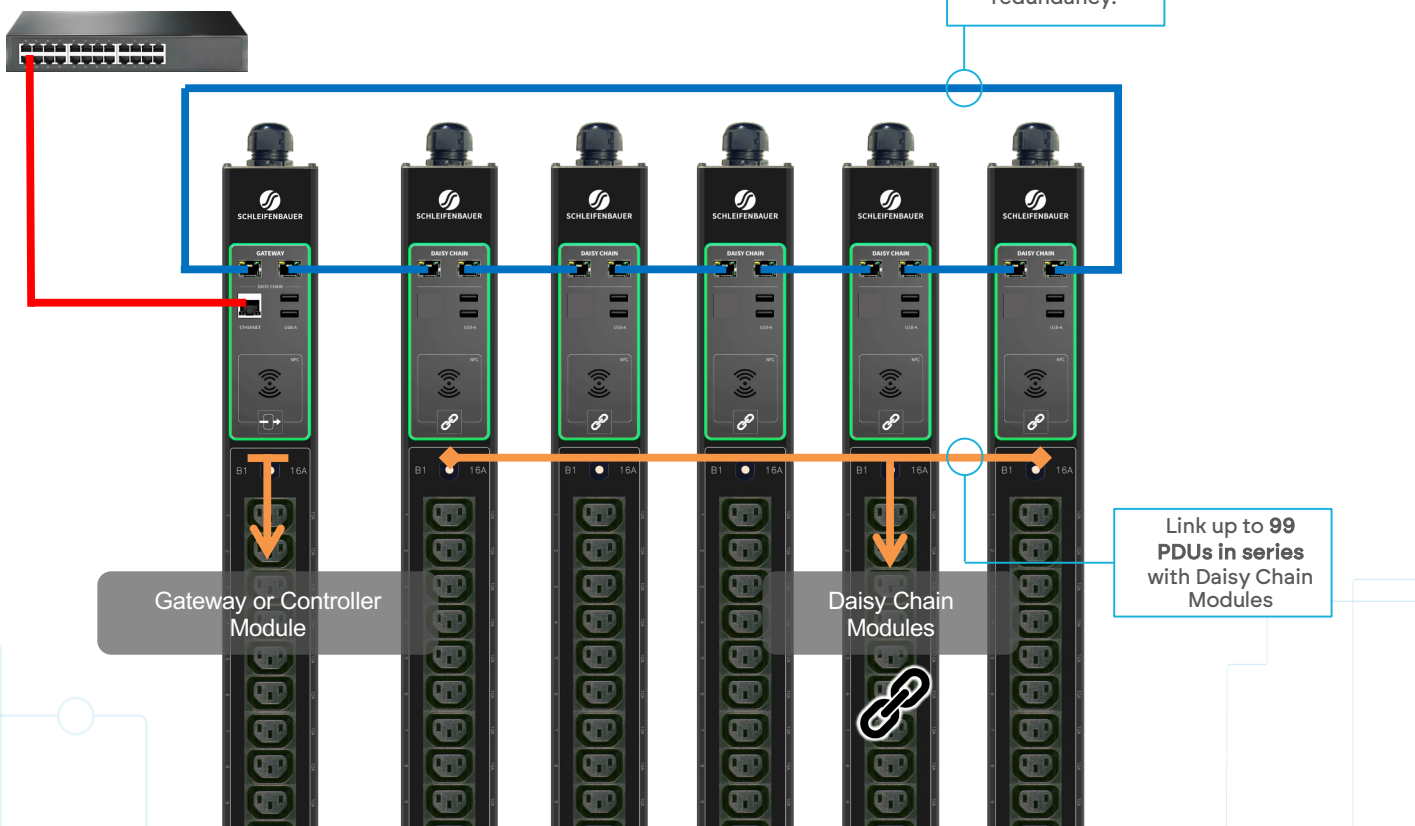

## Daisy Chain Module Power Distribution Unit - PDU 5.0

Data Streaming  
In-Rack security

PDU 5.0 Video

PDU Display App

PDU 5.0 User Manual 1.12

EnerTree User Manual 1.12

Catalogue PDU 5.0

Catalogue Brackets