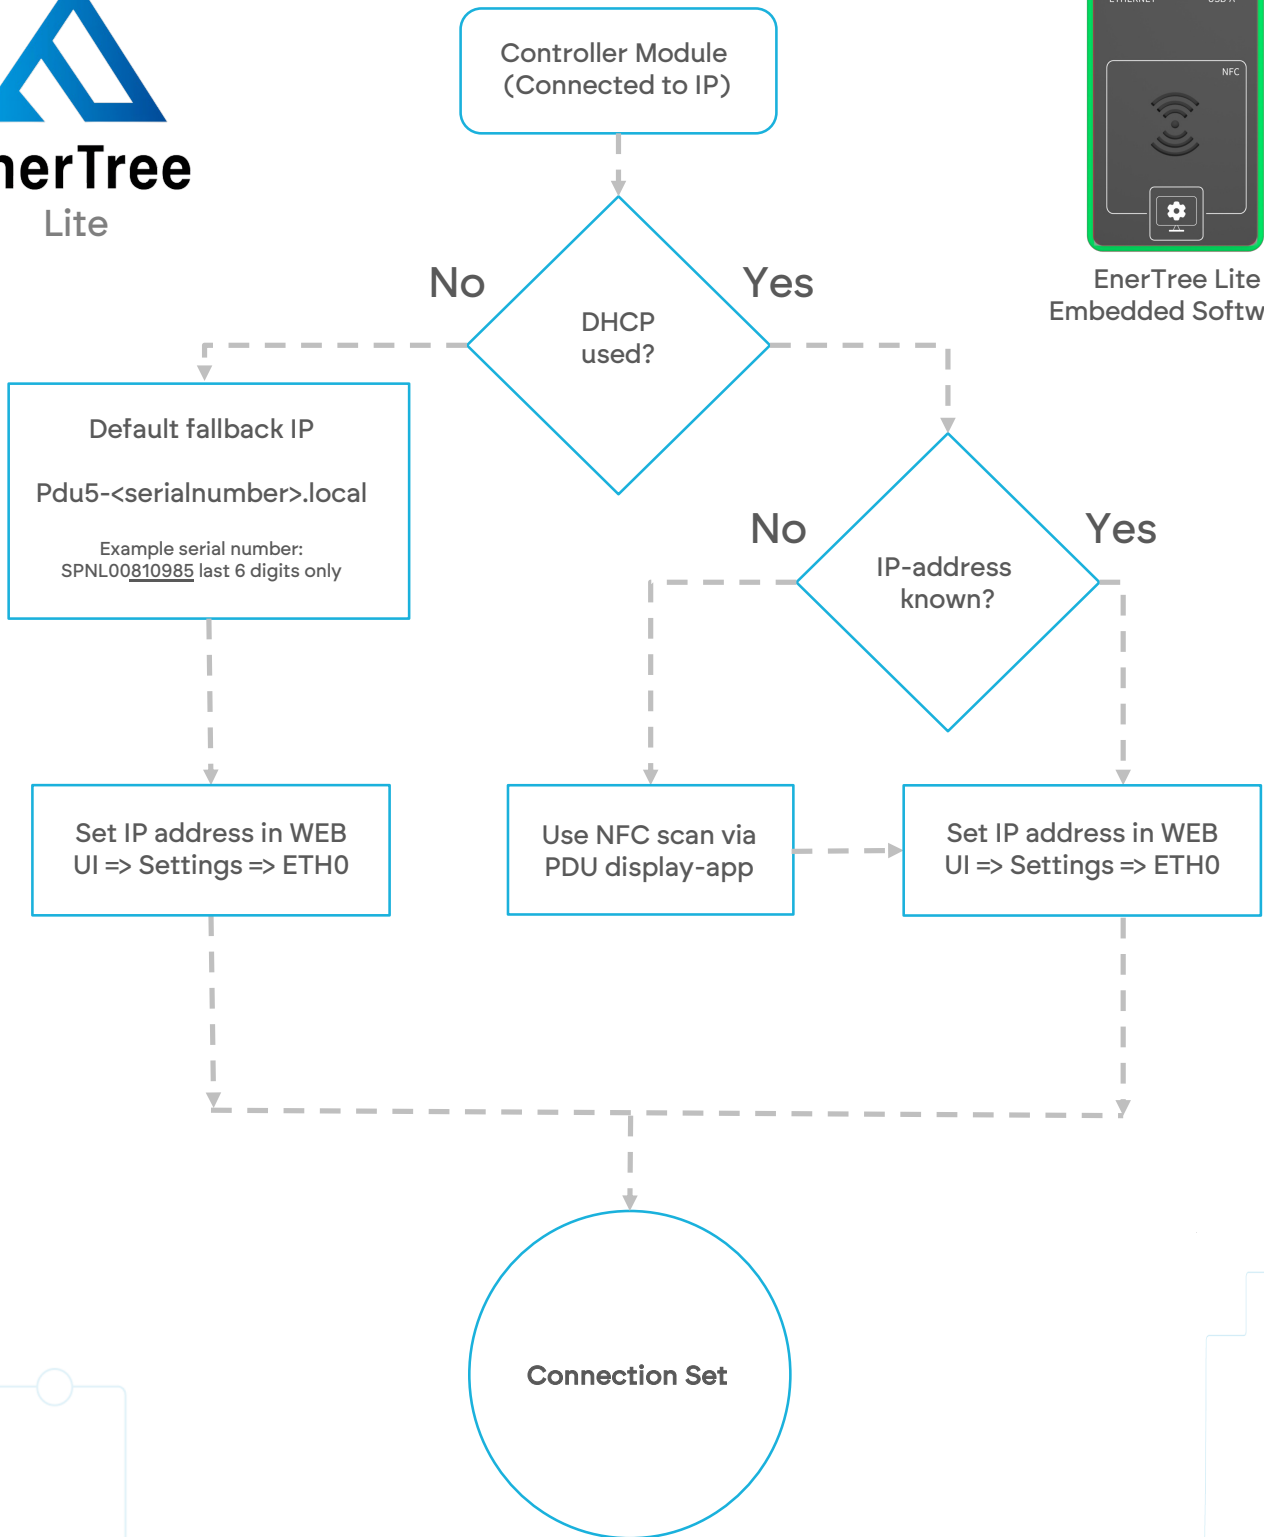

**PDU 5.0**

**Controller Module**  
Power Distribution Unit - PDU 5.0

EnerTree Lite Embedded Software

PDU 5.0 Video

PDU Display App

PDU 5.0 User Manual 1.07

EnerTree User Manual 1.12

Catalogue PDU 5.0

Catalogue Brackets