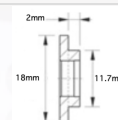

MOUNT

Toolless mount buttons (brackets not included)
(distance=266, positions=37, 303mm)